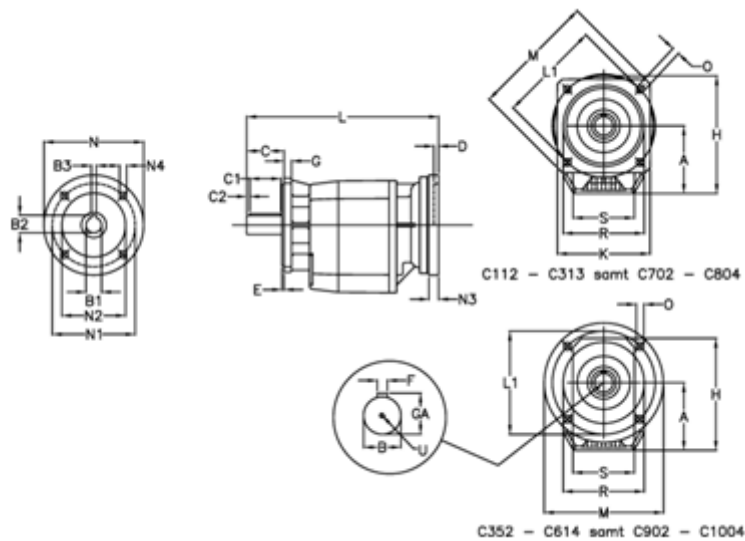

Article number: 40600719412435

Description: Helical gearbox  
C703F-194,1-P90B5

## Measures

A = 208.0	D = 4.0	L1 = 300	R = 262
B = 60	E = 5	M = 350	S = 250
B1 = 24	F = 18	N = 200	U = M20x42
B2 = 27.3	G = 17	N1 = 165	
B3 = 8	GA = 64.0	N2 = 130	
C = 120	H = 358.0	N3 = 0	
C1 = 90	K = 300	N4 = M10x12	
C2 = 15	L = 473.0	O = 18.0	